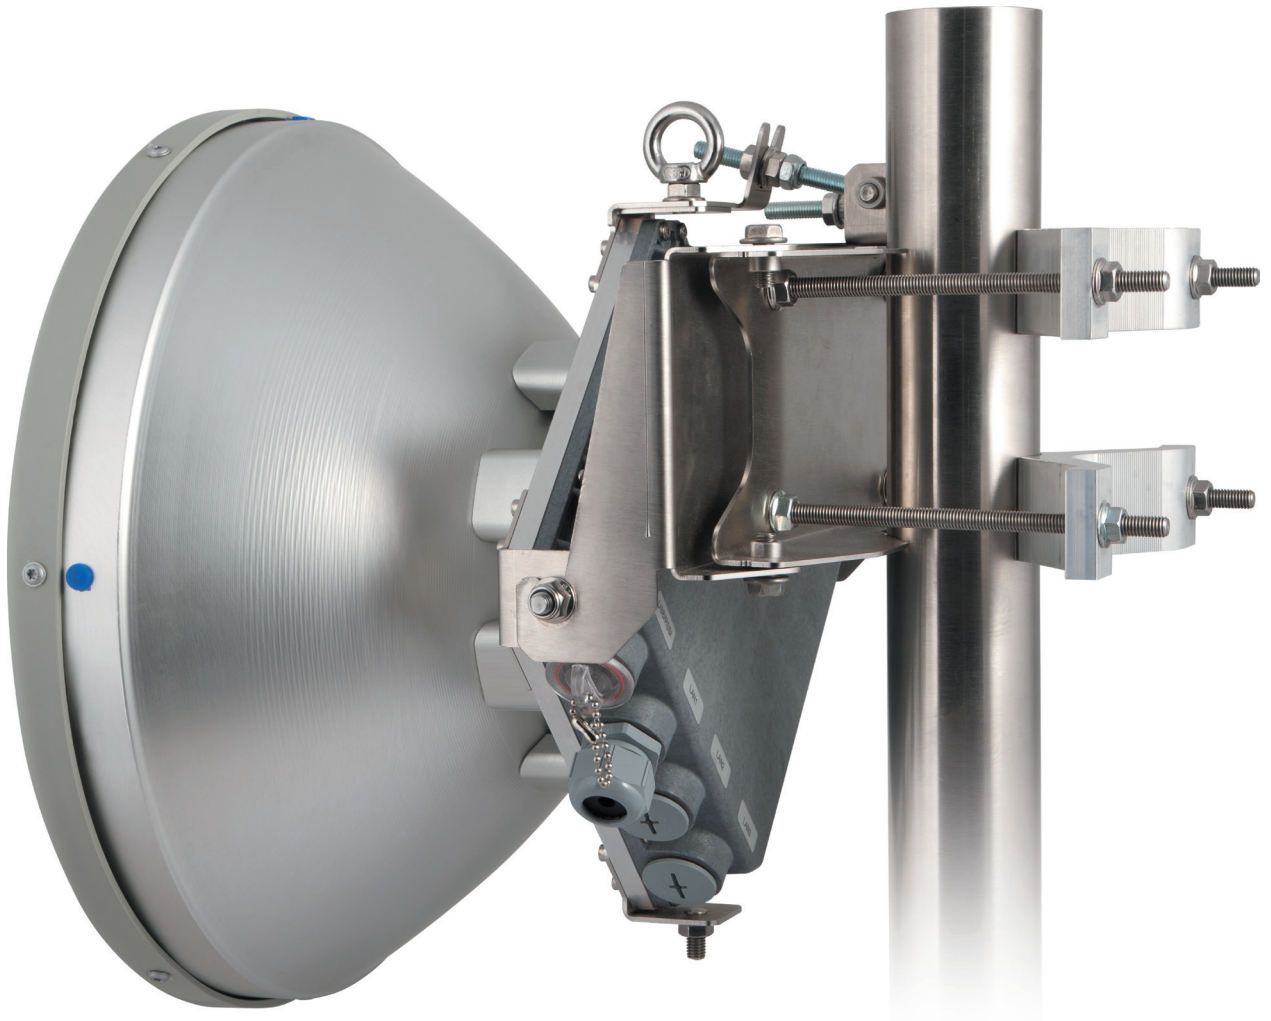

Integra-W

integrated carrier-grade microwave radio

- Integra-W supports channel bandwidth of up to 112 MHz and up to 1024QAM modulation support for network upgrades
- All-Outdoor radio includes radio, modem, PoE splitter with surge arrestor and integrated antenna in a single hardware design
- Direct radio and antenna integration guarantees weather-proof factory sealing and fast installation
- Carefully selected materials for best corrosion resistance and simplified installation with a 50% weight reduction compared to other microwave systems

Integra is an unbelievably light, energy efficient carrier-grade system that exemplifies an outstanding return on smart engineering - the synergy of high competence in radio electronics and materials science. Integration of next generation microwave radio with high and super high performance antennas into a single unit. It translates into a lower total cost of ownership, as well as less time spent on the installation site, and better reliability of the link even in densely served areas.